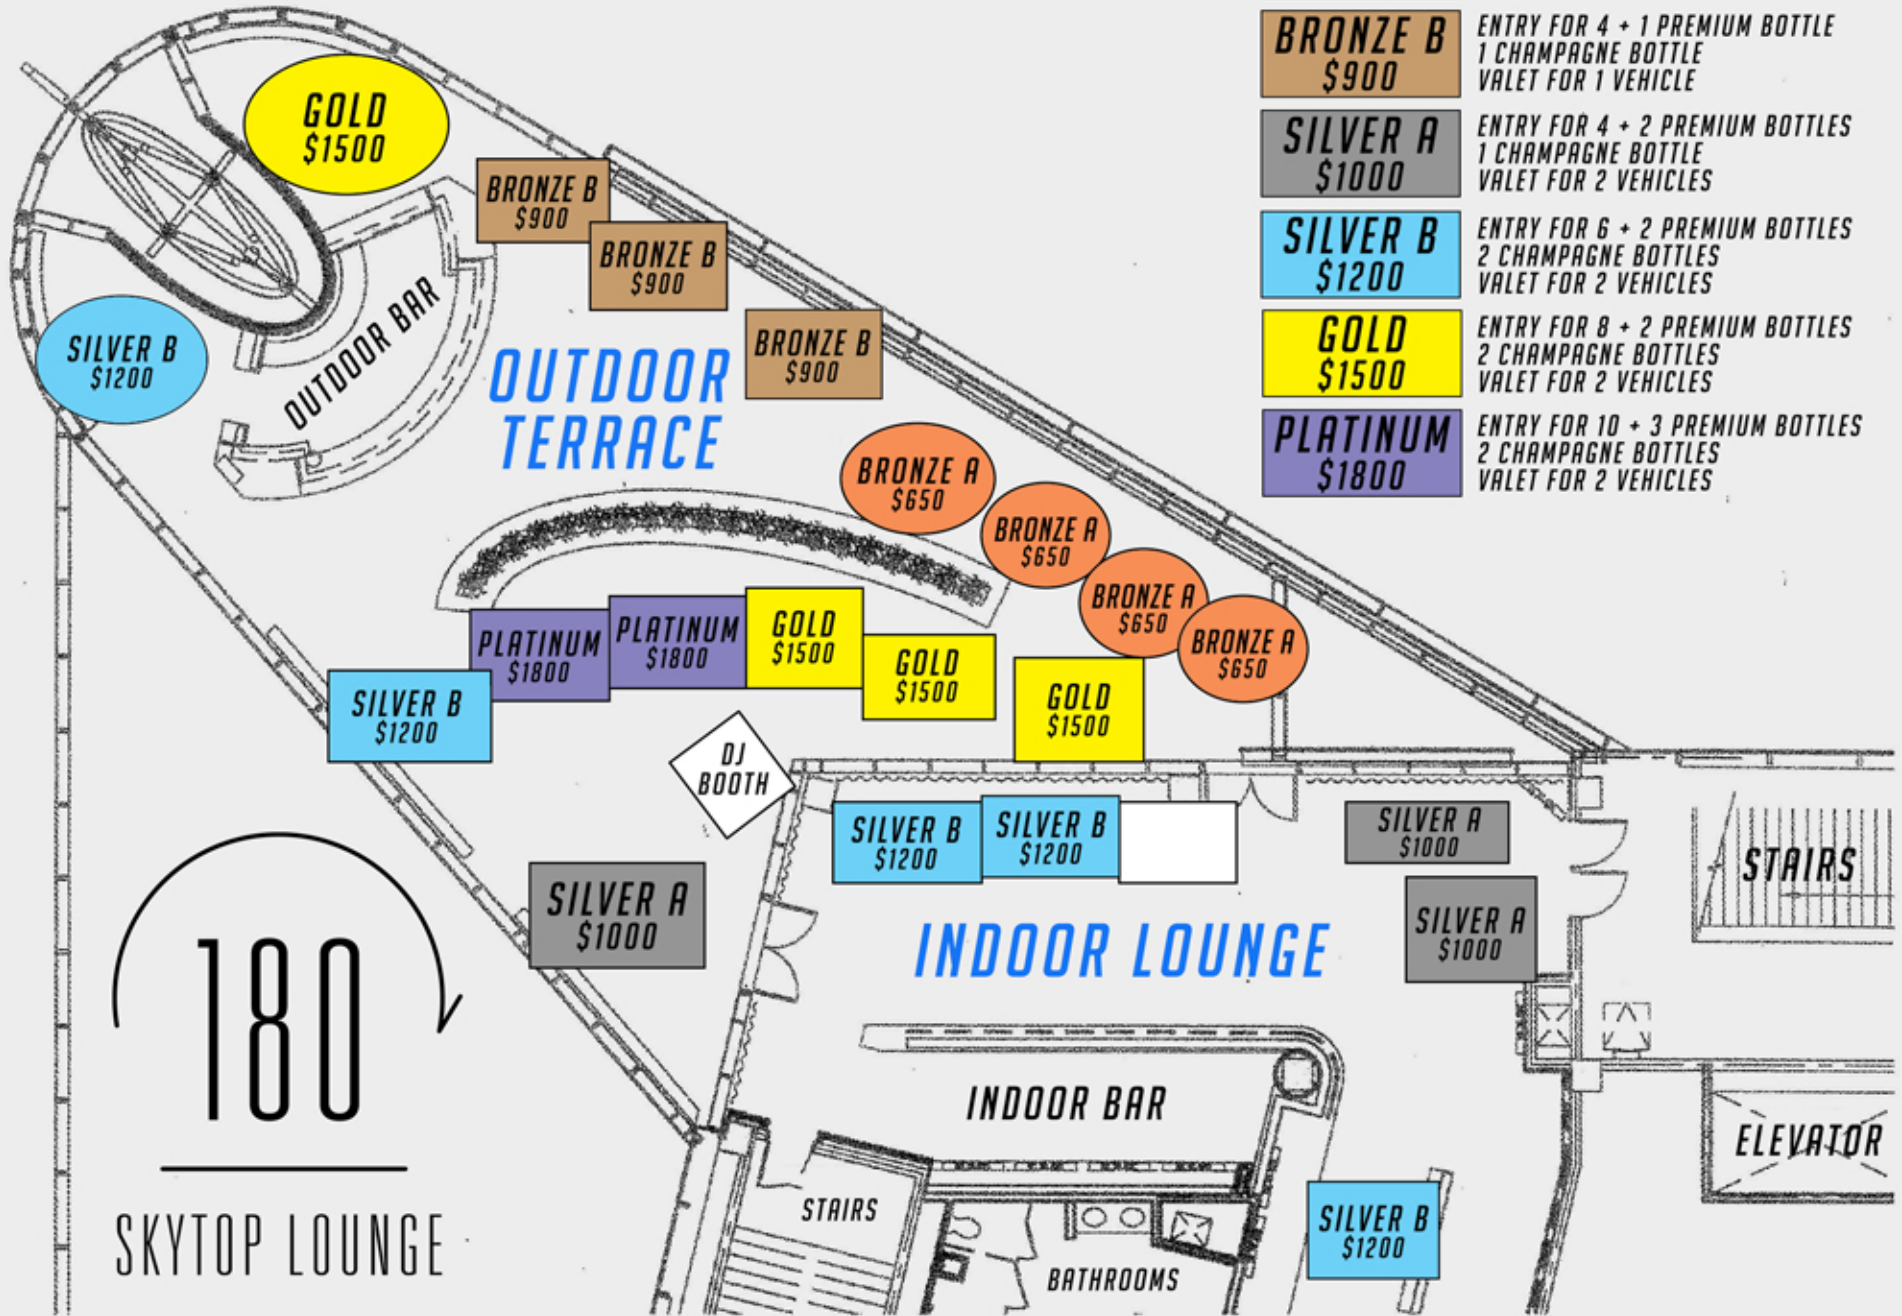

HUGHEY AVENUE

CHURCH STREET

- BRONZE A \$650** ENTRY FOR 2 + 1 PREMIUM BOTTLE VALET FOR 1 VEHICLE
- BRONZE B \$900** ENTRY FOR 4 + 1 PREMIUM BOTTLE 1 CHAMPAGNE BOTTLE VALET FOR 1 VEHICLE
- SILVER A \$1000** ENTRY FOR 4 + 2 PREMIUM BOTTLES 1 CHAMPAGNE BOTTLE VALET FOR 2 VEHICLES
- SILVER B \$1200** ENTRY FOR 6 + 2 PREMIUM BOTTLES 2 CHAMPAGNE BOTTLES VALET FOR 2 VEHICLES
- GOLD \$1500** ENTRY FOR 8 + 2 PREMIUM BOTTLES 2 CHAMPAGNE BOTTLES VALET FOR 2 VEHICLES
- PLATINUM \$1800** ENTRY FOR 10 + 3 PREMIUM BOTTLES 2 CHAMPAGNE BOTTLES VALET FOR 2 VEHICLES